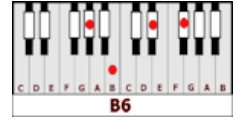

## GUITAR / KEYBOARD CHORDS:

**E**=o221oo  
**F#**

**A**=xo222o  
**B**

**D**=xxo232  
**E**

**A6**=xo2222  
**B6**

**C#**=xx3121  
**D#**

**F#**=xx4322  
**G#**

**C#m**=xx212x  
**D#m**

**Bm**=xx4432  
**C#m**

**INTRO: E/F#**

**A/B** **D/E**  
Where it began...I can't begin to knowin'

**A/B** **E/F#**  
But then I know it's growin' strong

**A/B** **D/E**  
Was in the spring...then spring became a summer