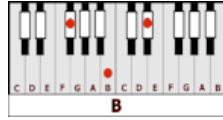

## GUITAR / KEYBOARD CHORDS:

**E**=o221oo  
**F#**

**A**=xo222o  
**B**

**D**=xxo232  
**E**

**A6**=xo2222  
**B6**

**C#**=xx3121  
**D#**

**F#**=xx4322  
**G#**

**C#m**=xx212x  
**D#m**

**Bm**=xx4432  
**C#m**

**INTRO: E/F#**

**A/B** **D/E**  
Where it began...I can't begin to knowin'

**A/B** **E/F#**  
But then I know it's growin' strong

**A/B** **D/E**  
Was in the spring...then spring became a summer

**D/E C#m/D#m Bm/C#m**  
Oh, no no

**REPEAT INTRO:** **E/F#**

**A/B** **D/E (D/E-C#/D#-F#/G#)** **E/F#**  
**CHORUS1:** Sweet Caroline.....good times never seemed so good

**A/B** **D/E (D/E-C#/D#-F#/G#)** **E/F#**  
I'd be inclined.....to believe they never would

**A/B** **D/E (D/E-C#/D#-F#/G#)** *begin rapid fade* **E/F#**  
Sweet Caroline.....good times never seemed so good