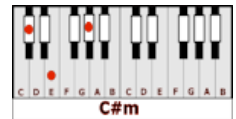

## GUITAR / KEYBOARD CHORDS:

**E**=o221oo  
**F#**

**A**=xo222o  
**B**

**D**=xxo232  
**E**

**A6**=xo2222  
**B6**

**C#**=xx3121  
**D#**

**F#**=xx4322  
**G#**

**C#m**=xx212x  
**D#m**

**Bm**=xx4432  
**C#m**

**INTRO: E/F#**

**A/B** **D/E**  
Where it began...I can't begin to knowin'

**A/B** **E/F#**  
But then I know it's growin' strong

**A/B** **D/E**  
Was in the spring...then spring became a summer