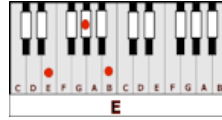

## GUITAR / KEYBOARD CHORDS:

**E**=o221oo  
**F#**

**A**=xo222o  
**B**

**D**=xxo232  
**E**

**A6**=xo2222  
**B6**

**C#**=xx3121  
**D#**

**F#**=xx4322  
**G#**

**C#m**=xx212x  
**D#m**

**Bm**=xx4432  
**C#m**

**INTRO: E/F#**

**A/B** **D/E**  
Where it began...I can't begin to knowin'

**A/B** **E/F#**  
But then I know it's growin' strong

**A/B** **D/E**  
Was in the spring...then spring became a summer